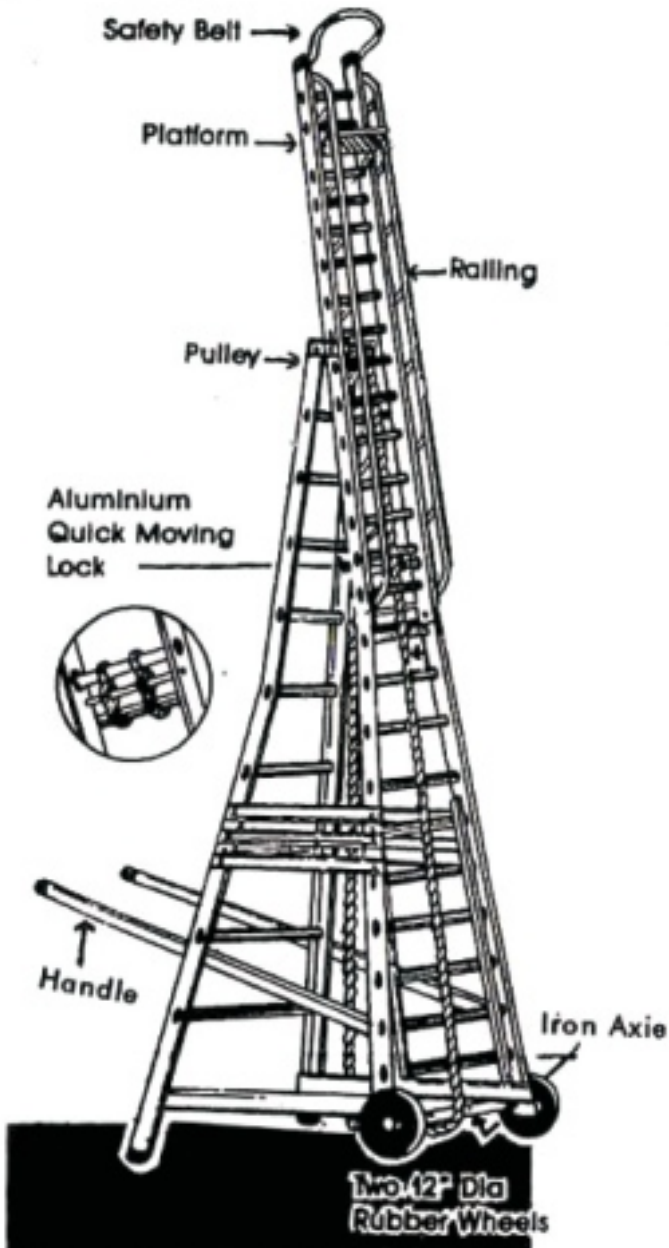

# SKY-LARK Trolley Telescopic Tower Ladder

M.No:513

## TECH. SPECIFICATIONS

Closed	Extended
10 Ft.	17 Ft.
12 Ft.	21 Ft.
14 Ft.	25 Ft.
16 Ft.	29 Ft./30 Ft.
18 Ft.	32 Ft.
20 Ft.	35 Ft.
23 Ft.	40 Ft.
--	--
--	--

**GUJARAT  
SAFETY**