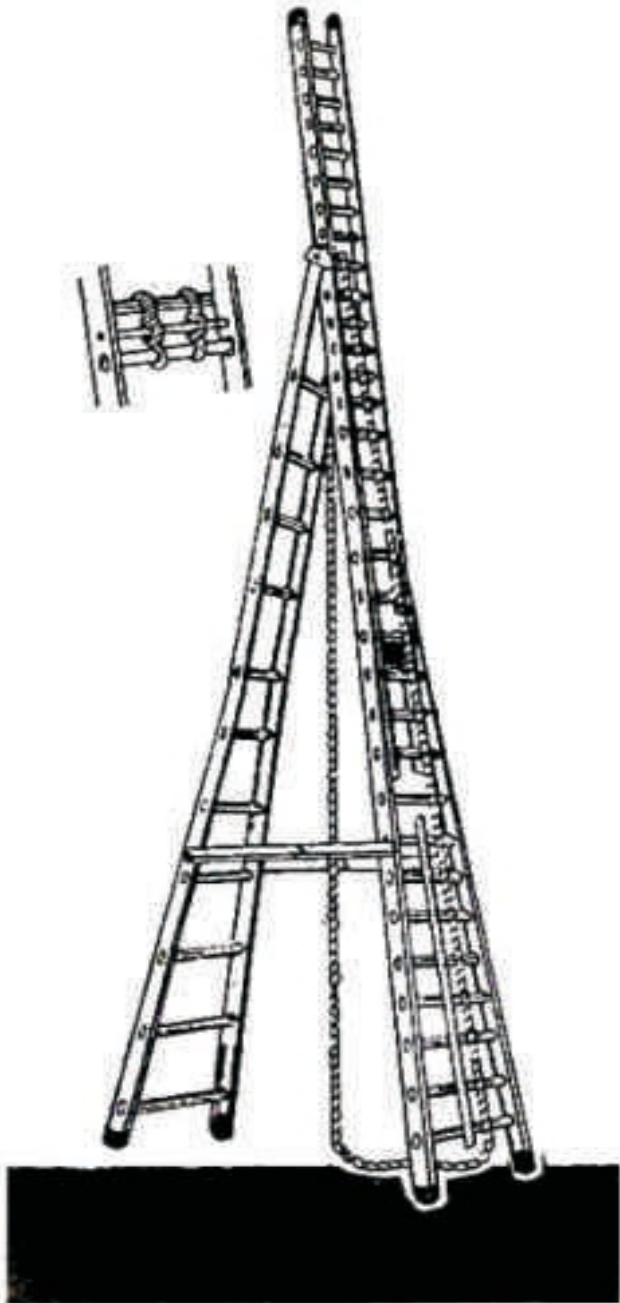

SELF SUPPORTING CUM EXTENTION LADDER

M.No:501

TECH. SPECIFICATIONS

Closed	Extended
10 Ft.	18 Ft.
12 Ft.	21 Ft.
14 Ft.	25 Ft.
16 Ft.	29 Ft./30 Ft.
18 Ft.	32 Ft.
20 Ft.	35 Ft.
23 Ft.	40 Ft.
24 Ft.	43 Ft.
SPECIAL SIZE ON REQUEST	